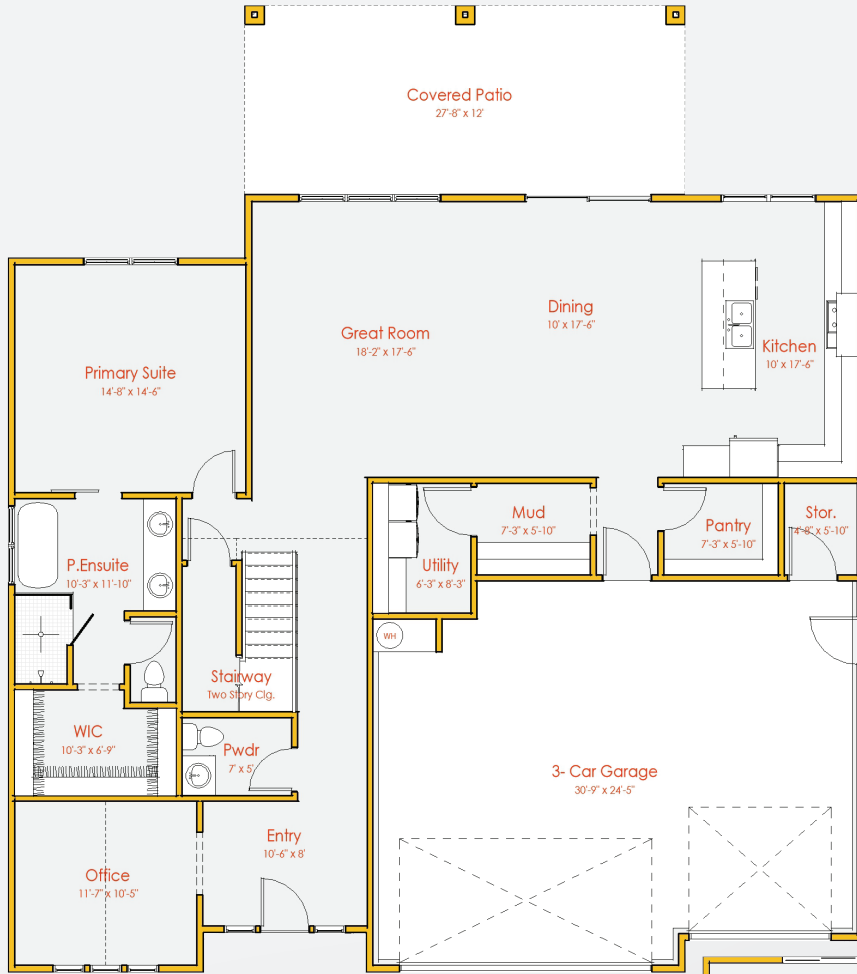

SOUTHERN UTAH'S HOMETOWN HOMEBUILDER

ASPENGLLOW

MAIN FLOOR

SECOND FLOOR

WHY CHOOSE A QUICK MOVE-IN HOME?

- Immediate Availability
- Professional Design
- Streamlined Process
- Prime Locations
- Quality Assurance

5 BEDROOMS **4** BATHROOMS **3,141** TOTAL SQUARE FOOTAGE **3.5** GARAGE