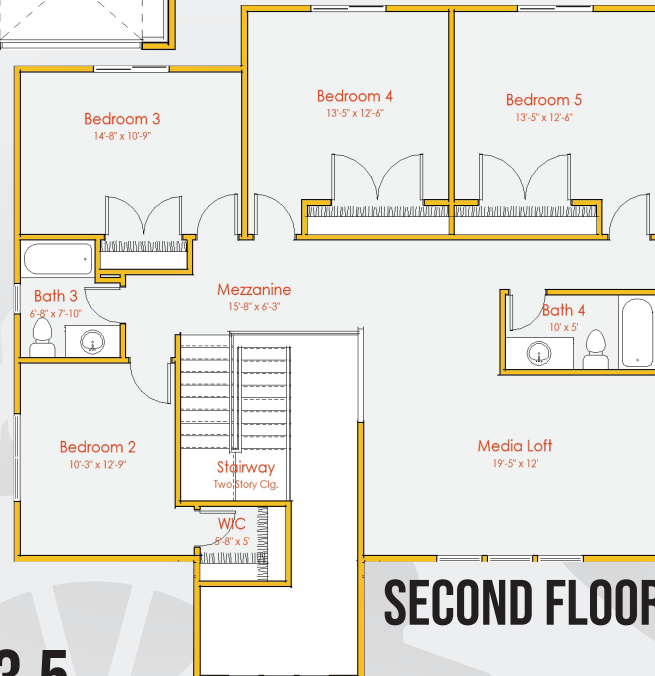

SECOND FLOOR

WHY CHOOSE A QUICK MOVE-IN HOME?

- Immediate Availability
- Professional Design
- Streamlined Process
- Prime Locations
- Quality Assurance

5 BEDROOMS   **4** BATHROOMS   **3,141** TOTAL SQUARE FOOTAGE   **3.5** GARAGE