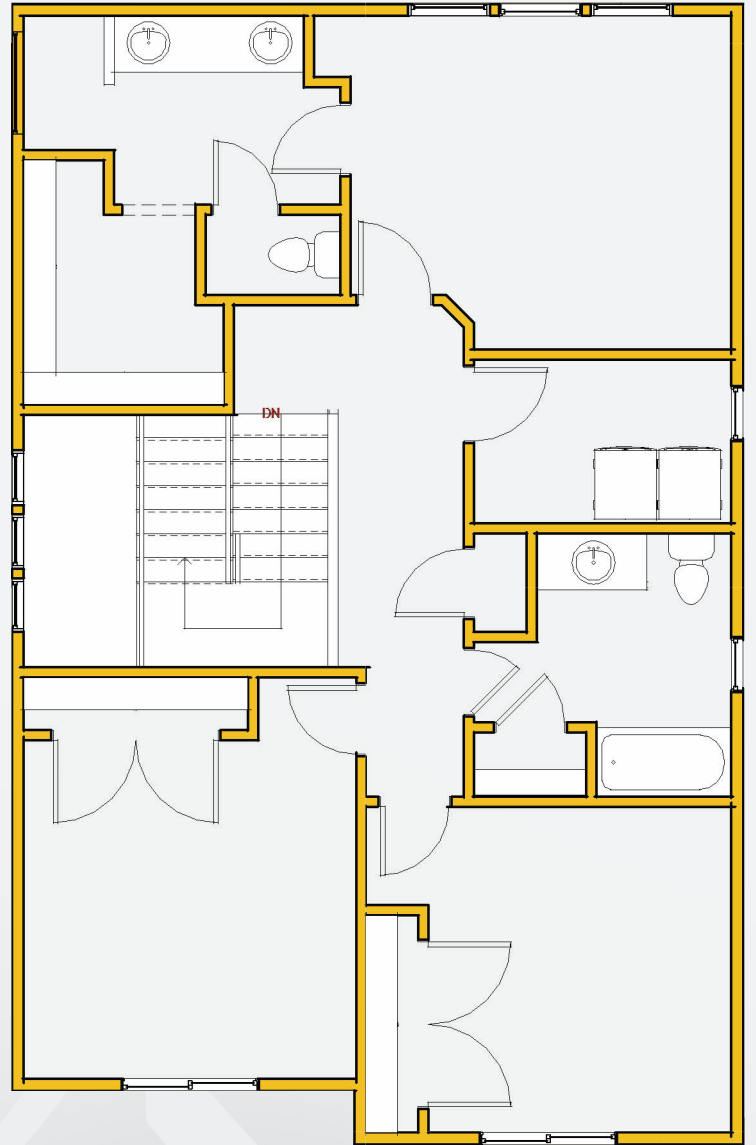

BIRCH

MAIN FLOOR

SECOND FLOOR

3 BEDROOMS **2.5** BATHROOMS **1,649** TOTAL SQUARE FOOTAGE **2** GARAGE