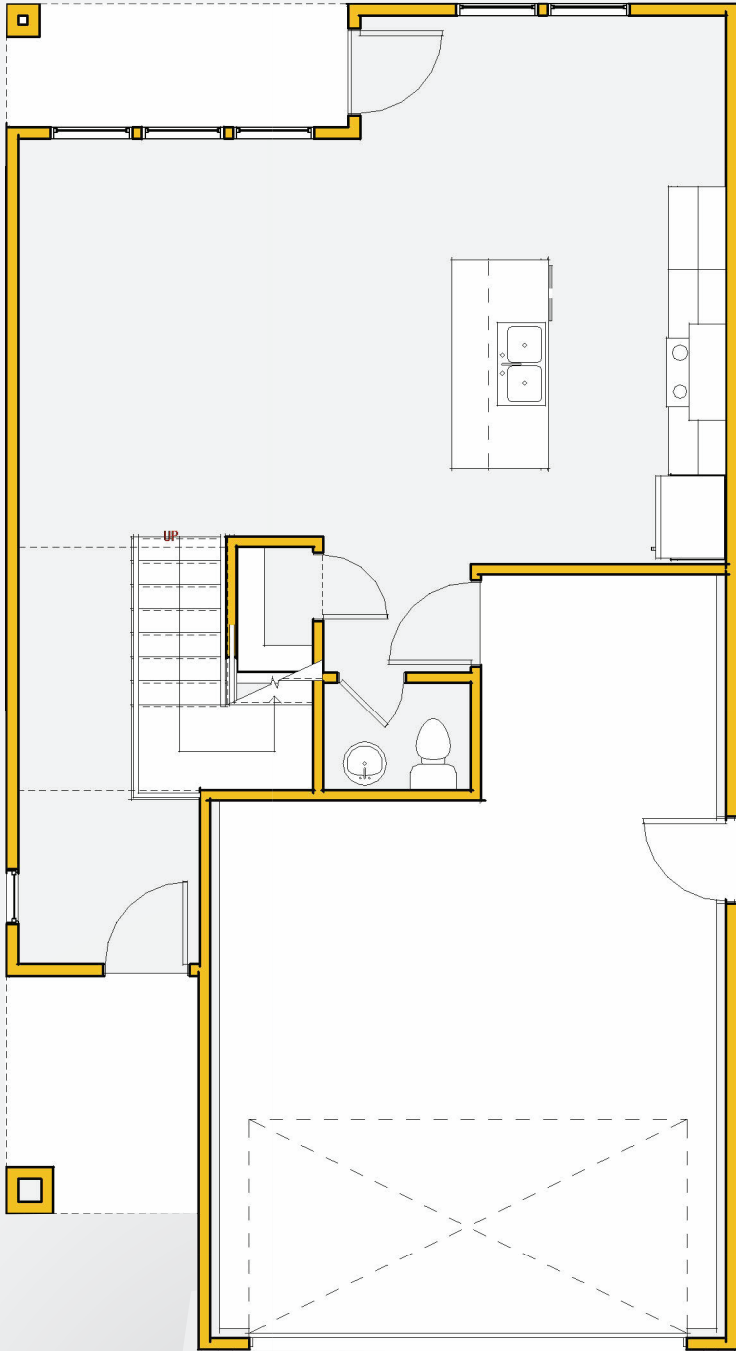

BIRCH

MAIN FLOOR

SECOND FLOOR

3 BEDROOMS **2.5** BATHROOMS **1,649** TOTAL SQUARE FOOTAGE **2** GARAGE