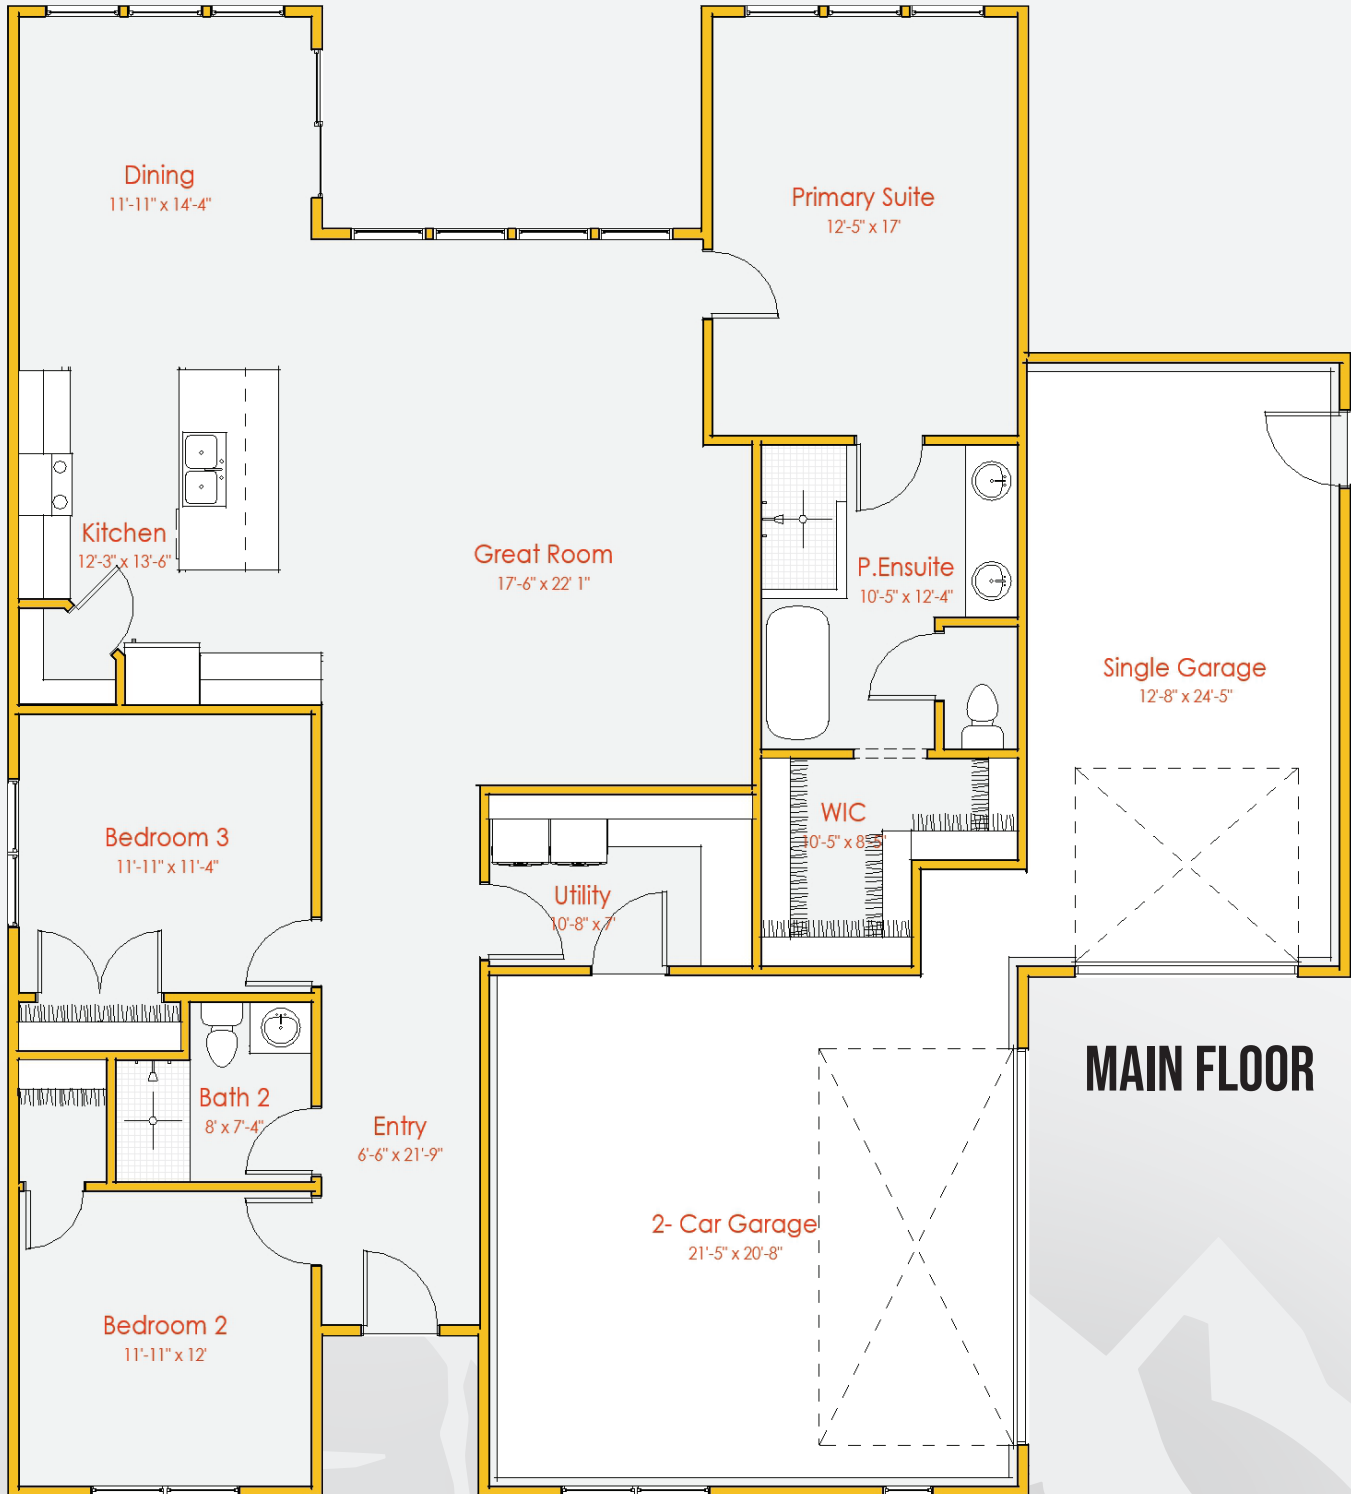

SOUTHERN UTAH'S HOMETOWN HOMEBUILDER

CLOUDHAVEN

3 BEDROOMS **2** BATHROOMS **1,802** TOTAL SQUARE FOOTAGE **3** GARAGE