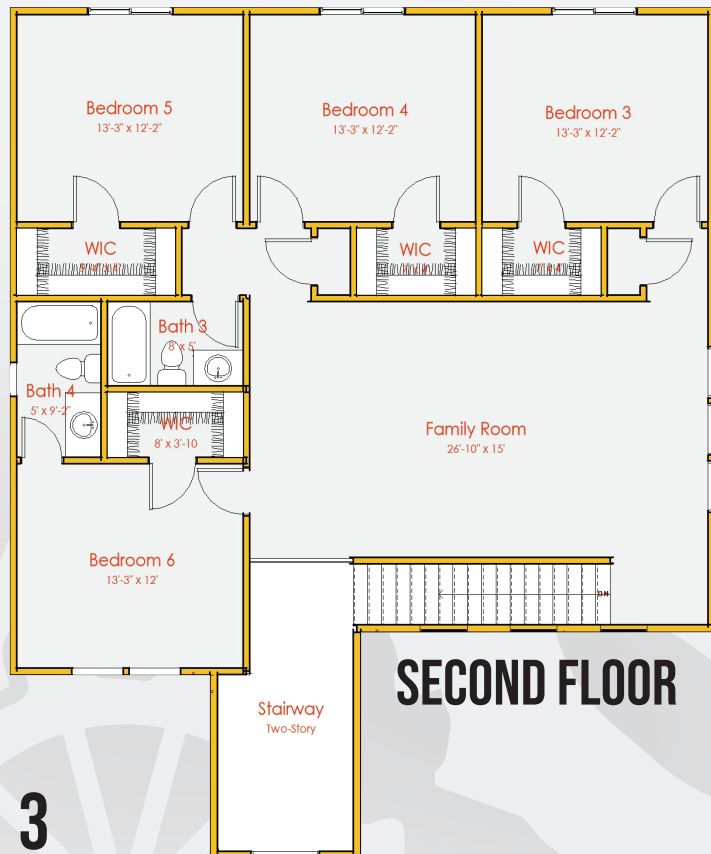

SOUTHERN UTAH'S HOMETOWN HOMEBUILDER

LEDGEBROOK

MAIN FLOOR

SECOND FLOOR

WHY CHOOSE A QUICK MOVE-IN HOME?

- Immediate Availability
- Professional Design
- Streamlined Process
- Prime Locations
- Quality Assurance

6 BEDROOMS **4** BATHROOMS **3,373** TOTAL SQUARE FOOTAGE **3** GARAGE