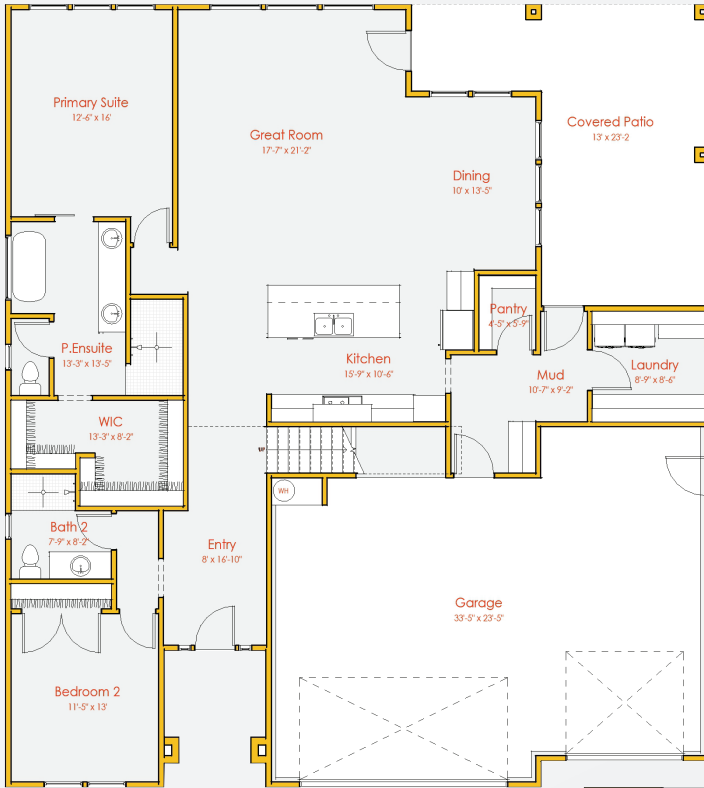

SOUTHERN UTAH'S HOMETOWN HOMEBUILDER

LEDGEBROOK

MAIN FLOOR

SECOND FLOOR

WHY CHOOSE A QUICK MOVE-IN HOME?

- Immediate Availability
- Professional Design
- Streamlined Process
- Prime Locations
- Quality Assurance

6 BEDROOMS **4** BATHROOMS **3,373** TOTAL SQUARE FOOTAGE **3** GARAGE