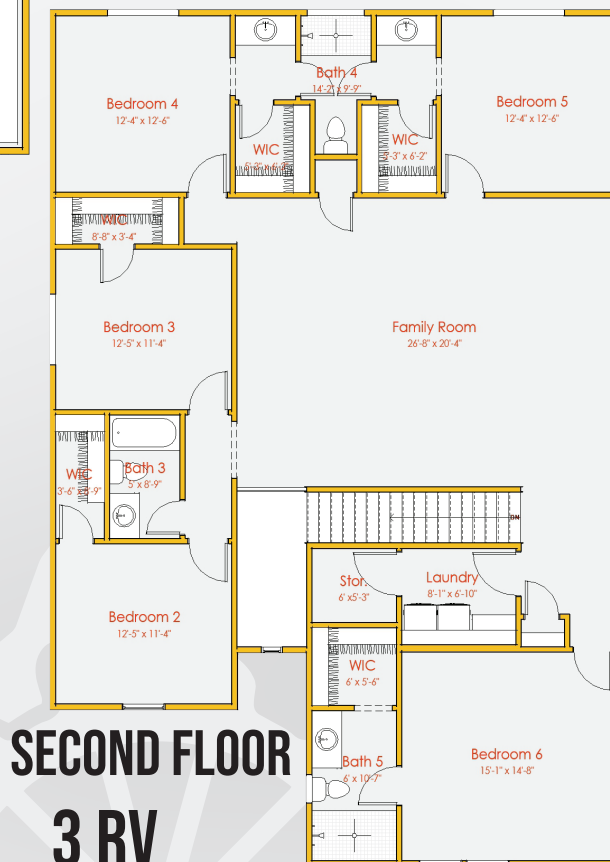

WHY CHOOSE A QUICK MOVE-IN HOME?

- Immediate Availability
- Professional Design
- Streamlined Process
- Prime Locations
- Quality Assurance

6 BEDROOMS **4.5** BATHROOMS **3,649** TOTAL SQUARE FOOTAGE **3 RV** GARAGE