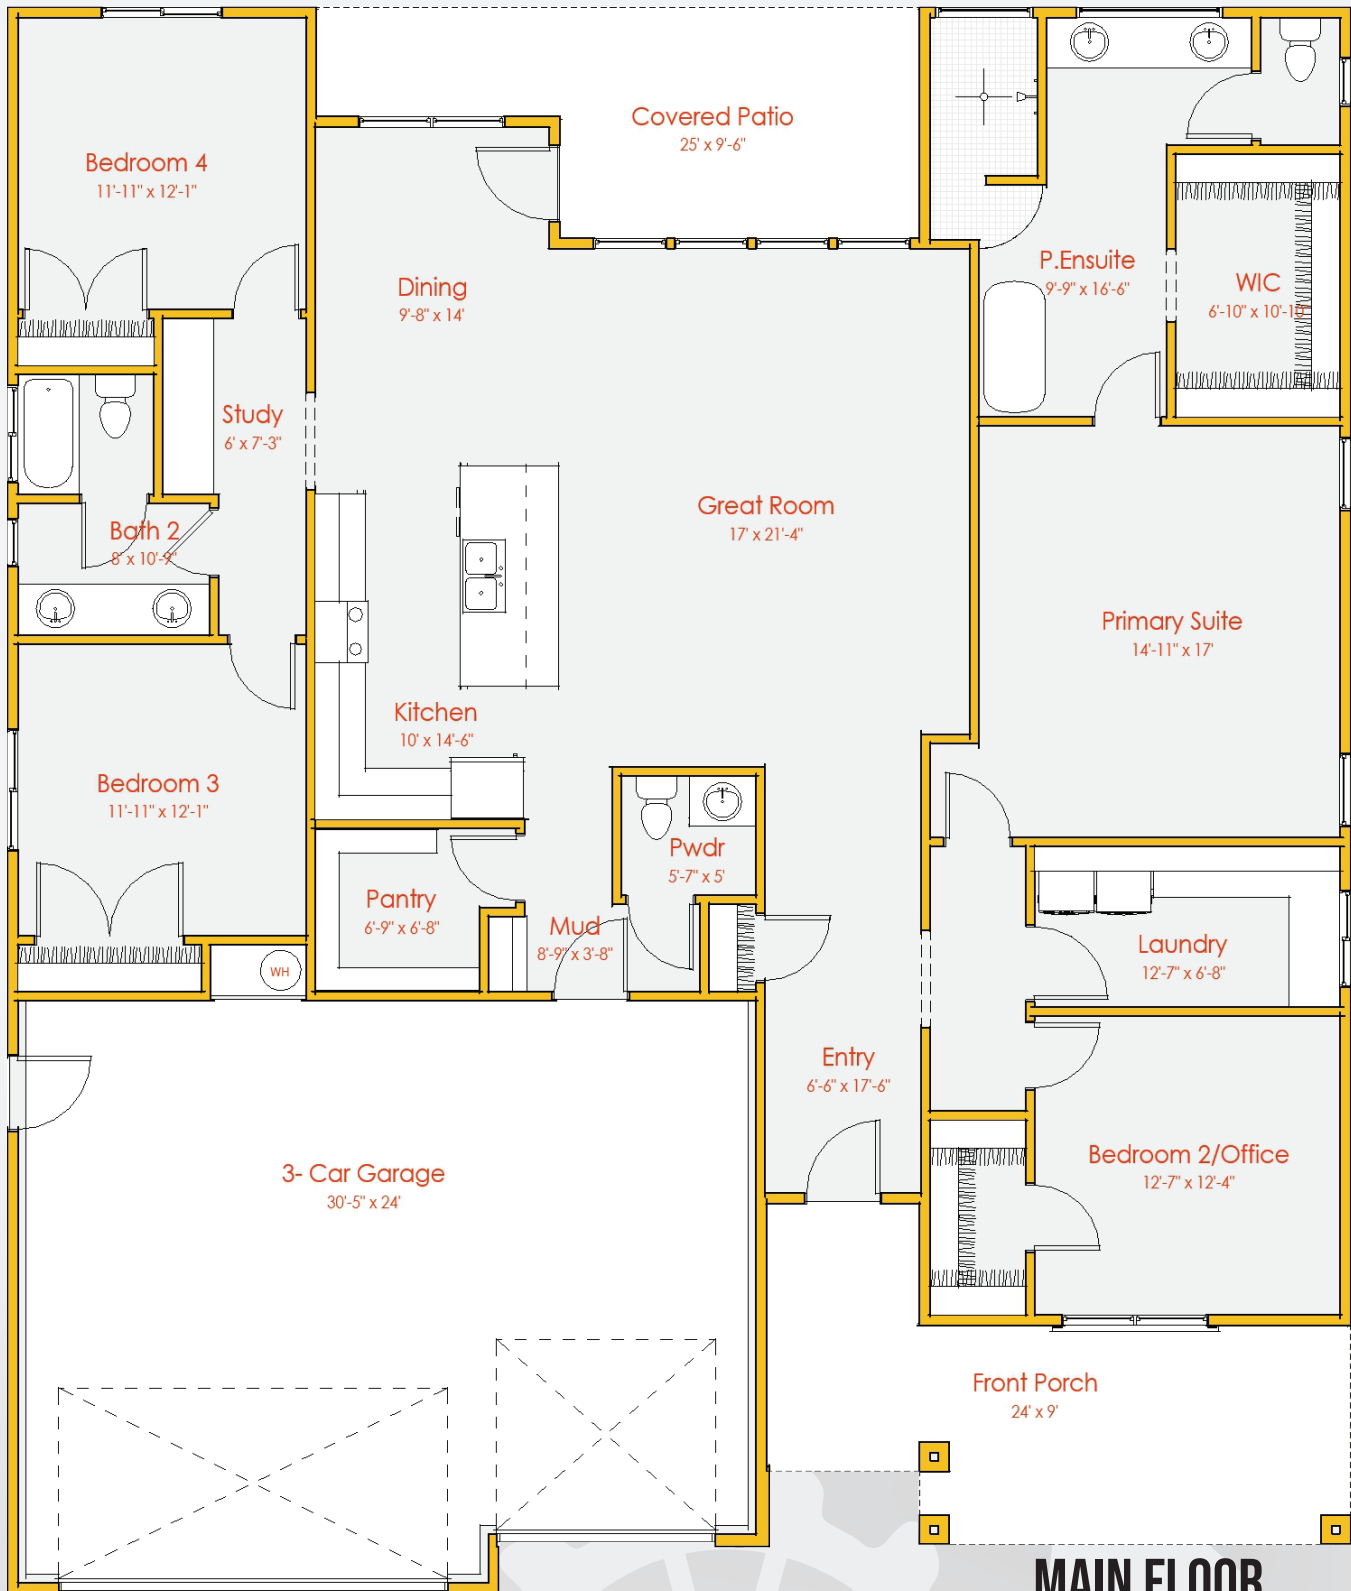

SKYVIEW

MAIN FLOOR

4 BEDROOMS **2.5** BATHROOMS **2,331** TOTAL SQUARE FOOTAGE **3** GARAGE