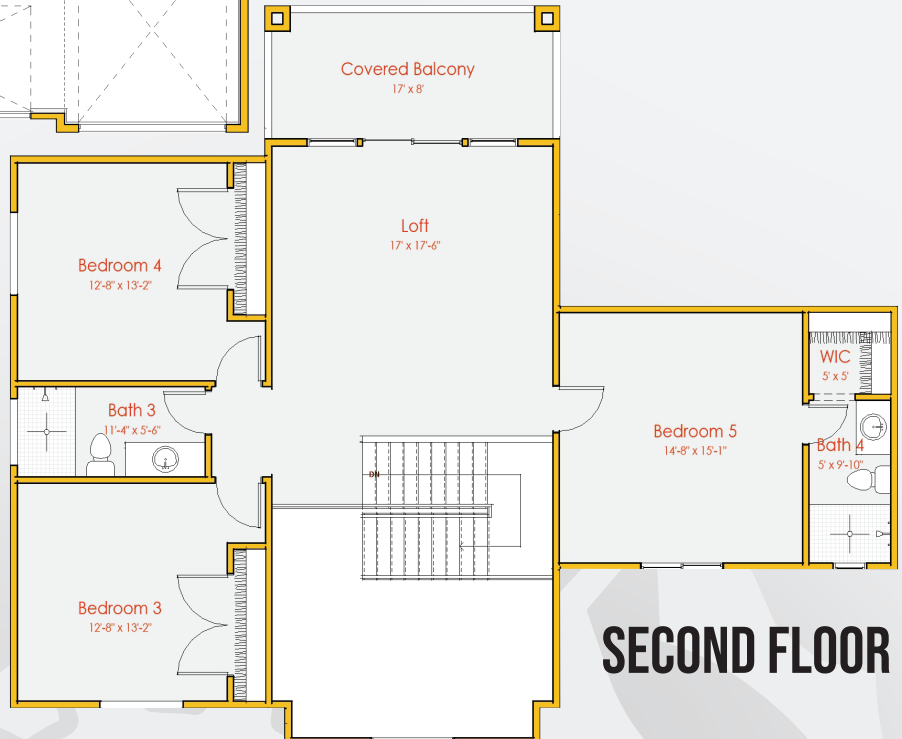

SOUTHERN UTAH'S HOMETOWN HOMEBUILDER

STARCREST

WHY CHOOSE A QUICK MOVE-IN HOME?

- Immediate Availability
- Professional Design
- Streamlined Process
- Prime Locations
- Quality Assurance

5 BEDROOMS **4.5** BATHROOMS **3,312** TOTAL SQUARE FOOTAGE **3 RV** GARAGE