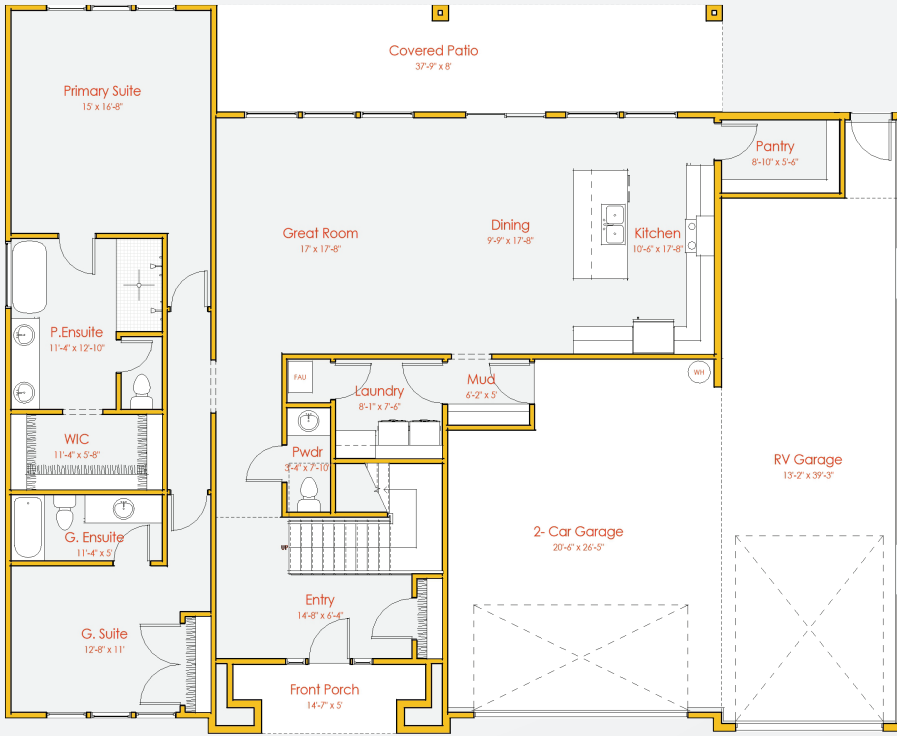

SOUTHERN UTAH'S HOMETOWN HOMEBUILDER

STARCREST

WHY CHOOSE A QUICK MOVE-IN HOME?

- Immediate Availability
- Professional Design
- Streamlined Process
- Prime Locations
- Quality Assurance

5 BEDROOMS **4.5** BATHROOMS **3,312** TOTAL SQUARE FOOTAGE **3 RV** GARAGE