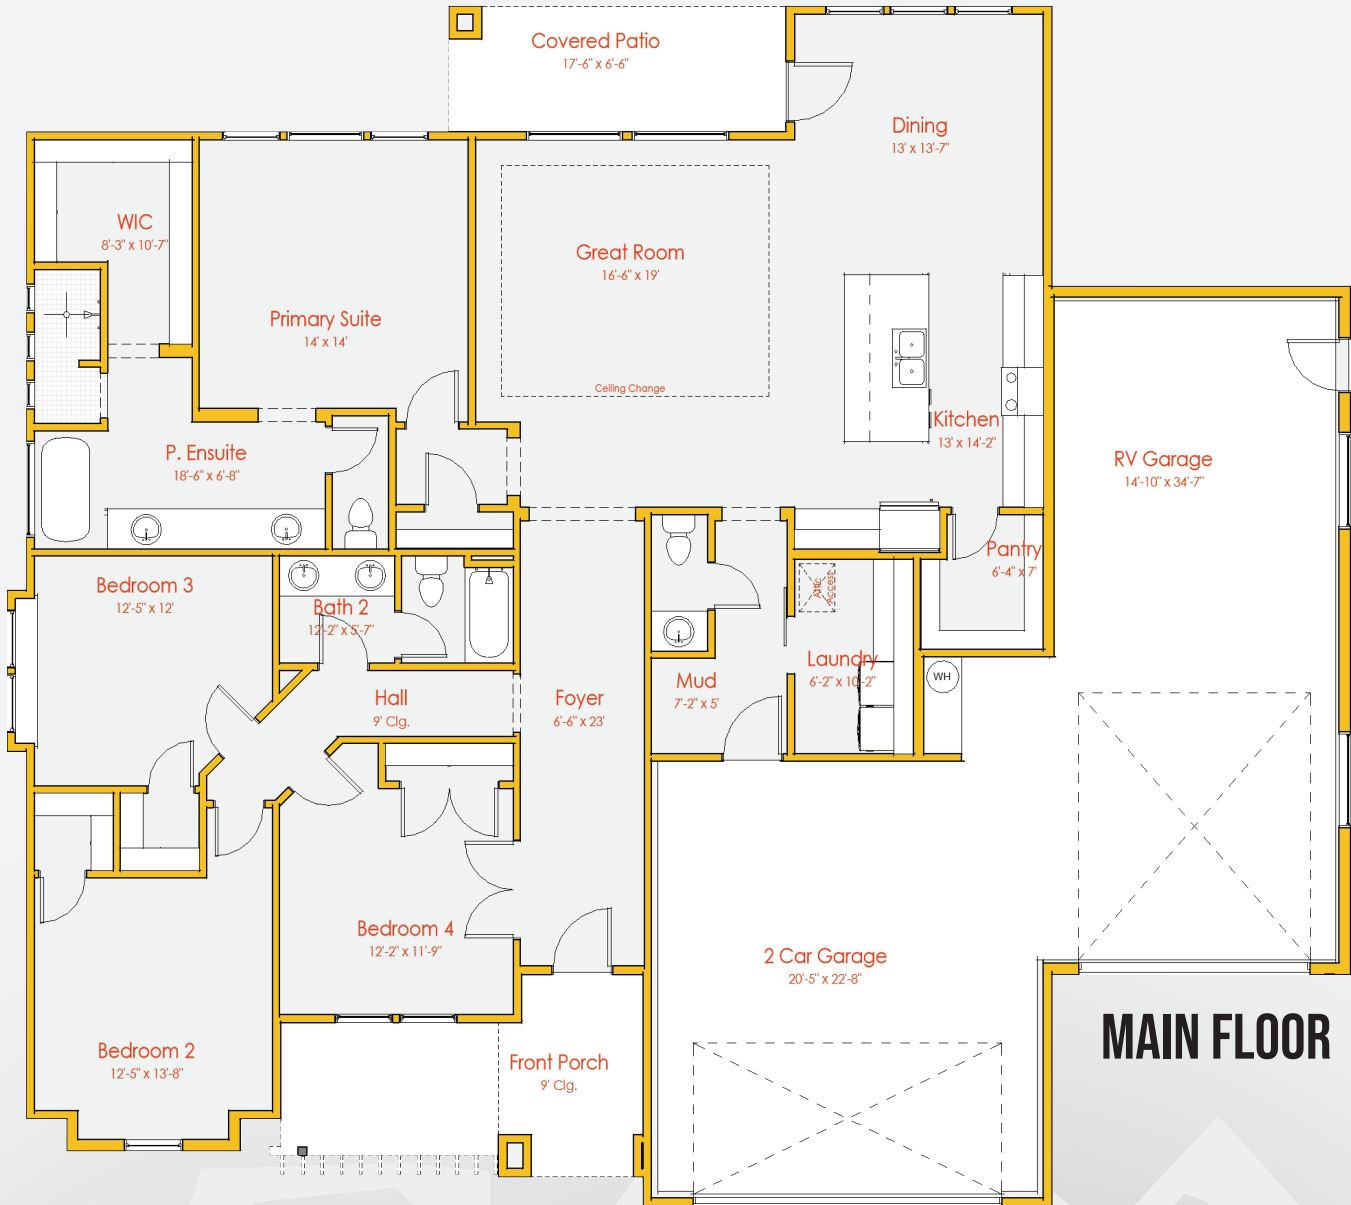

SOUTHERN UTAH'S HOMETOWN HOMEBUILDER

STONECOVE

MAIN FLOOR

4 BEDROOMS **2.5** BATHROOMS **2,272** TOTAL SQUARE FOOTAGE **3 RV** GARAGE