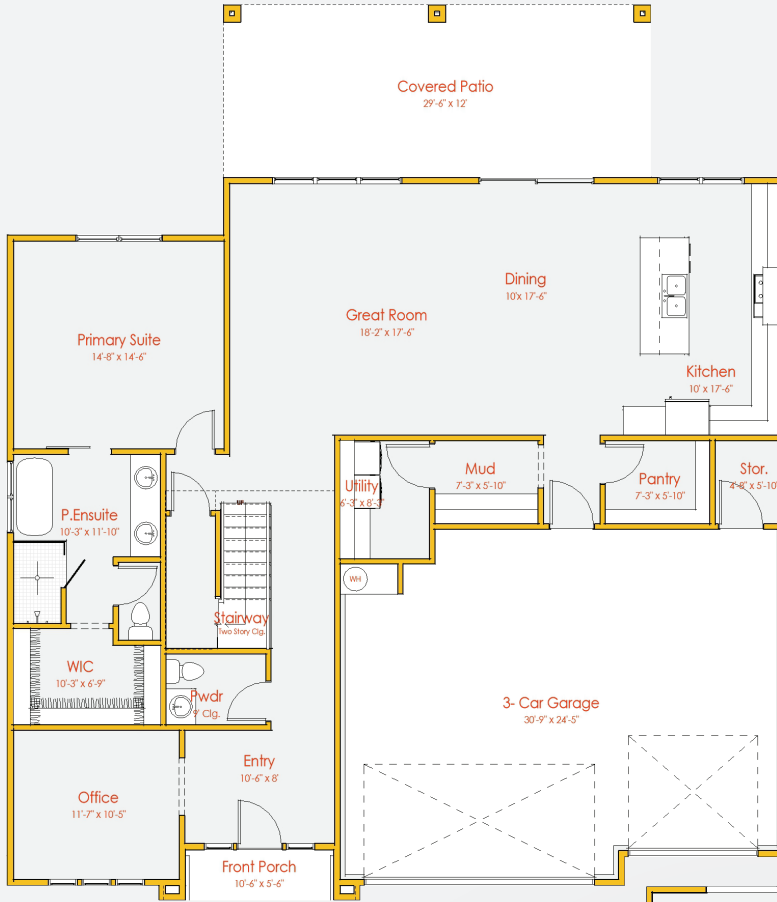

SOUTHERN UTAH'S HOMETOWN HOMEBUILDER

SUMMITGLOW

MAIN FLOOR

SECOND FLOOR

WHY CHOOSE A QUICK MOVE-IN HOME?

- Immediate Availability
- Professional Design
- Streamlined Process
- Prime Locations
- Quality Assurance

6 BEDROOMS **3.5** BATHROOMS **3,625** TOTAL SQUARE FOOTAGE **3** GARAGE