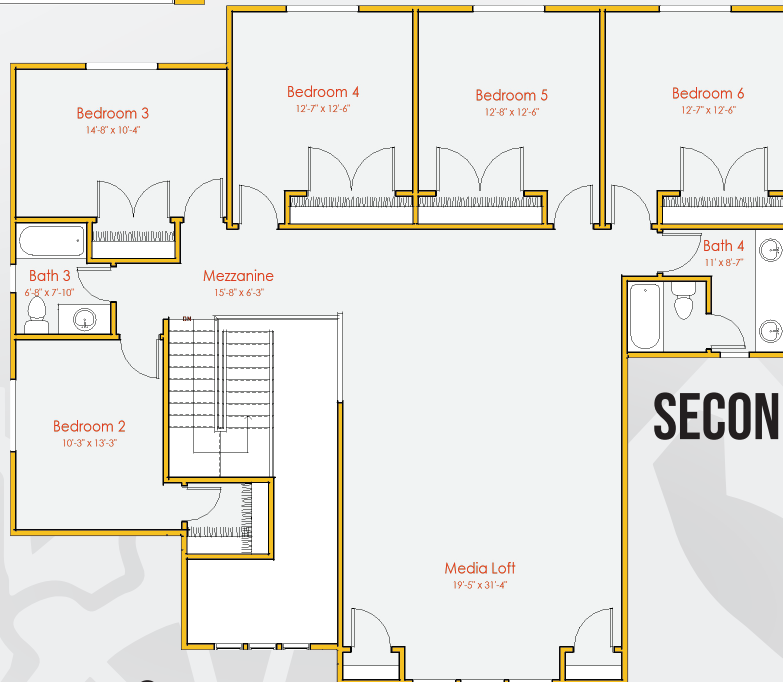

SOUTHERN UTAH'S HOMETOWN HOMEBUILDER

SUMMITGLOW

MAIN FLOOR

SECOND FLOOR

WHY CHOOSE A QUICK MOVE-IN HOME?

- Immediate Availability
- Professional Design
- Streamlined Process
- Prime Locations
- Quality Assurance

6 BEDROOMS **3.5** BATHROOMS **3,625** TOTAL SQUARE FOOTAGE **3** GARAGE