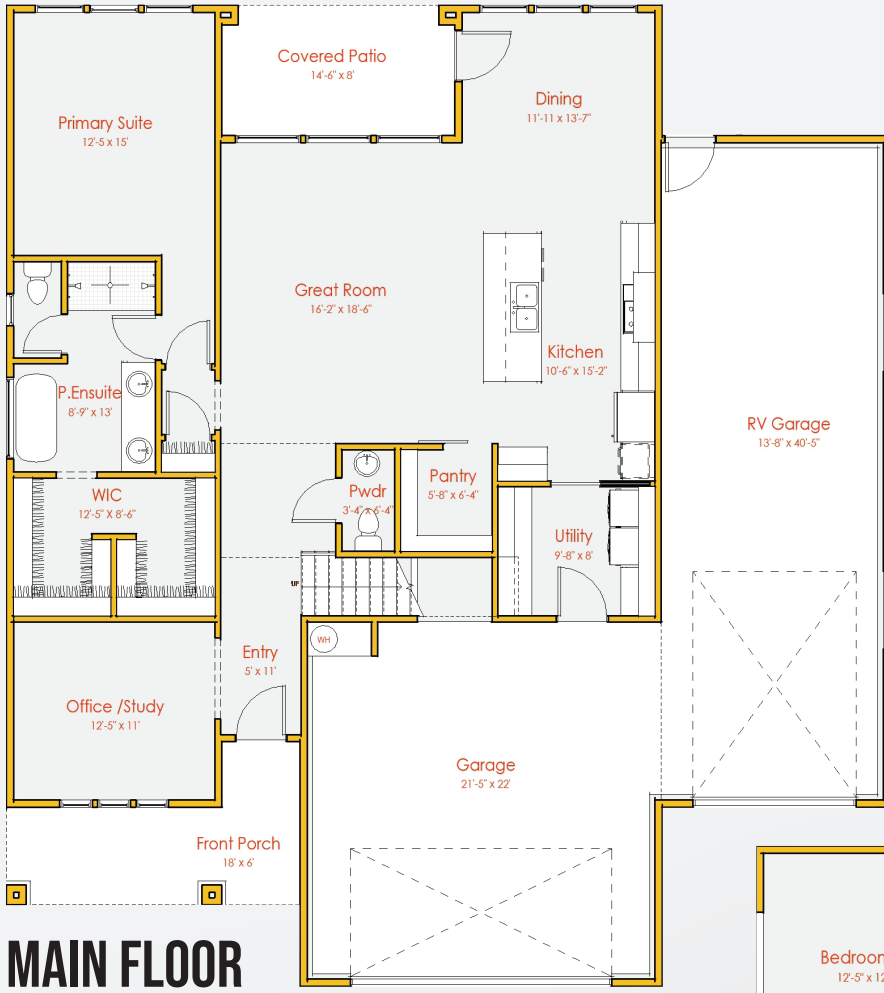

SOUTHERN UTAH'S HOMETOWN HOMEBUILDER

VALE FIRE

MAIN FLOOR

WHY CHOOSE A QUICK MOVE-IN HOME?

- Immediate Availability
- Professional Design
- Streamlined Process
- Prime Locations
- Quality Assurance

SECOND FLOOR

4 BEDROOMS **3.5** BATHROOMS **2,696** TOTAL SQUARE FOOTAGE **3 RV** GARAGE