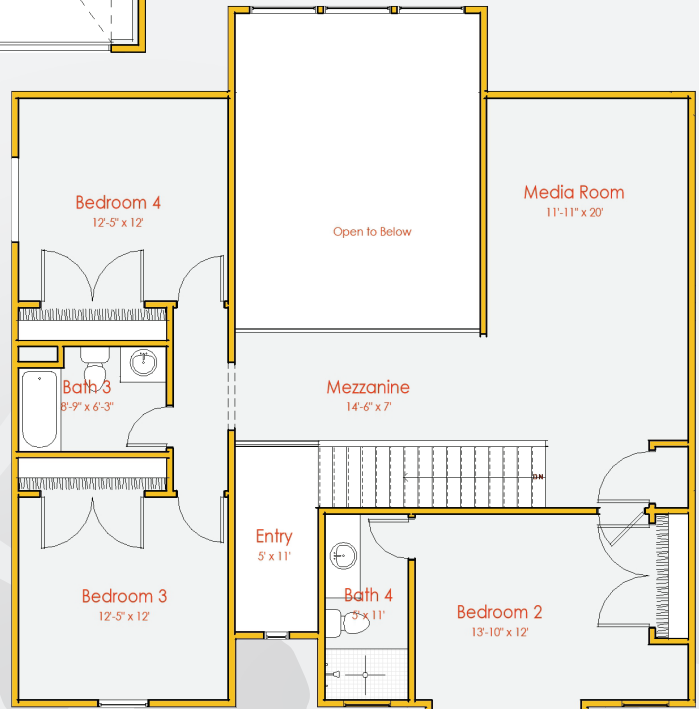

SOUTHERN UTAH'S HOMETOWN HOMEBUILDER

VALE FIRE

MAIN FLOOR

WHY CHOOSE A QUICK MOVE-IN HOME?

- Immediate Availability
- Professional Design
- Streamlined Process
- Prime Locations
- Quality Assurance

SECOND FLOOR

4 BEDROOMS **3.5** BATHROOMS **2,696** TOTAL SQUARE FOOTAGE **3 RV** GARAGE