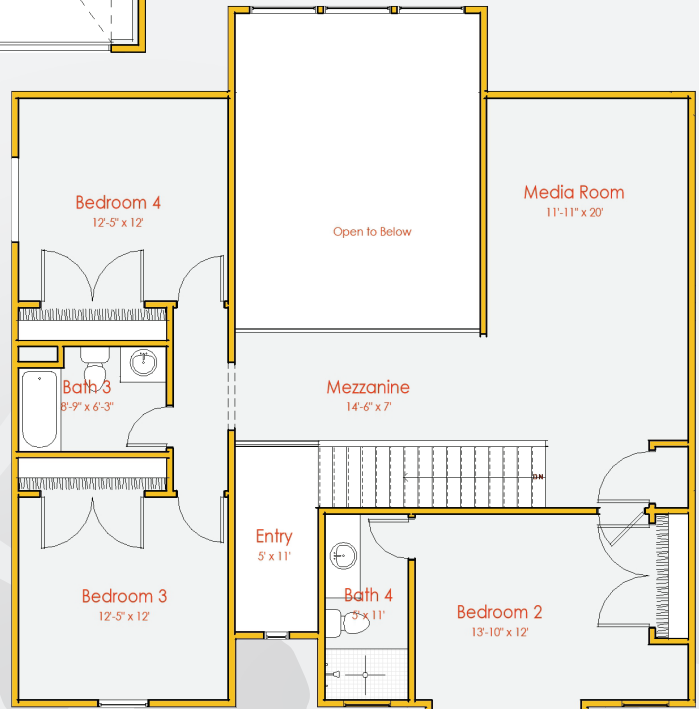

SOUTHERN UTAH'S HOMETOWN HOMEBUILDER

VALE FIRE

MAIN FLOOR

WHY CHOOSE A QUICK MOVE-IN HOME?

- Immediate Availability
- Professional Design
- Streamlined Process
- Prime Locations
- Quality Assurance

SECOND FLOOR